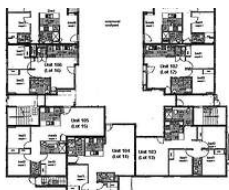

Property details continued from page 1:

...

Tram number 75 is located immediately out the front of the building, on Burwood Highway, and takes you to local shops in minutes, or Melbourne City centre in approximately thirty minutes.

These apartments lease quickly so if you wish to submit your application, we suggest you do so on-line at www.sha.com.au or at one of our offices immediately.