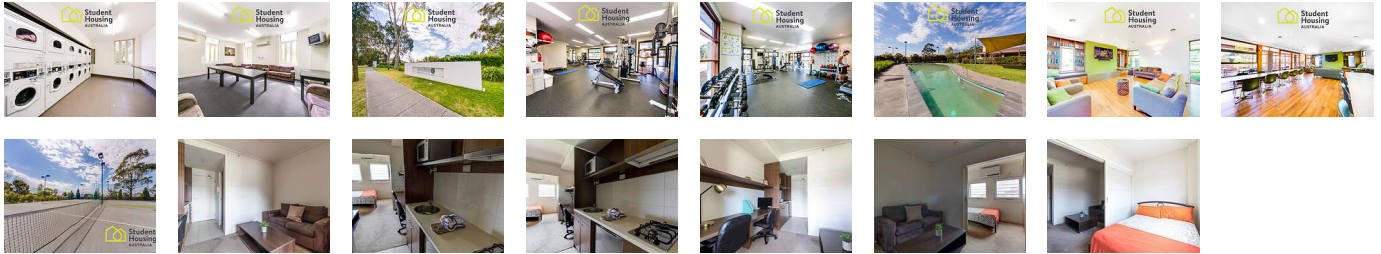

9A/116-130 Main Drive, Macleod 3085, VIC

Studio Rent ID: 802675

\$275

\$1,195 bond

Fully furnished

STUDENT ACCOMMODATION - Kingsbury Gardens - Large Double Studio

LOCATION

The Ultimate in Student Accommodation

Property details continued from page 1:

- ... Communal laundry onsite
- Common lounges
- Bicycle storage
- Free Access to Springthorpe country club, Gym, heated pool, Tennis Courts
- Off Street Parking available
- WIFI available thought BIG AIR WIFI
- Apply NOW to reserve your apartment!!

LARGE STUDIO APARTMENT

Comprising of kitchen with gas cooking and microwave, with modern private bathroom, study area with built in desk, built in robe, air conditioning and heating (no air con in building D)..
Inventory includes all kitchen appliances, crockery, Double bed, Flat screen TV, Couch, coffee table and desk chair.

Heating

Split System

Rooms

Rumpus Room

Sport

Gym