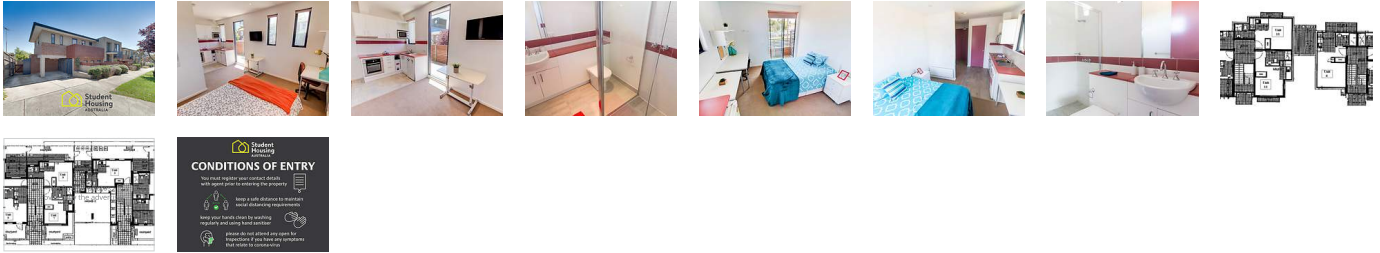

216 Burwood Highway, Burwood 3125, VIC

APPLY NOW - From $230 per week

Apartment Rent ID: 802448

POA bond

1 1 4 Fully furnished

Why pay for your bond now,
when you can pay it off later?
Visit: www.rent.com.au/rentbond

Property details continued from page 1:

... These apartments lease quickly so if you wish to submit your application, we suggest you do so online at www.sha.com.au immediately.

Area

Courtyard
Balcony

Internet

Adsl Broadband

Security

Intercom