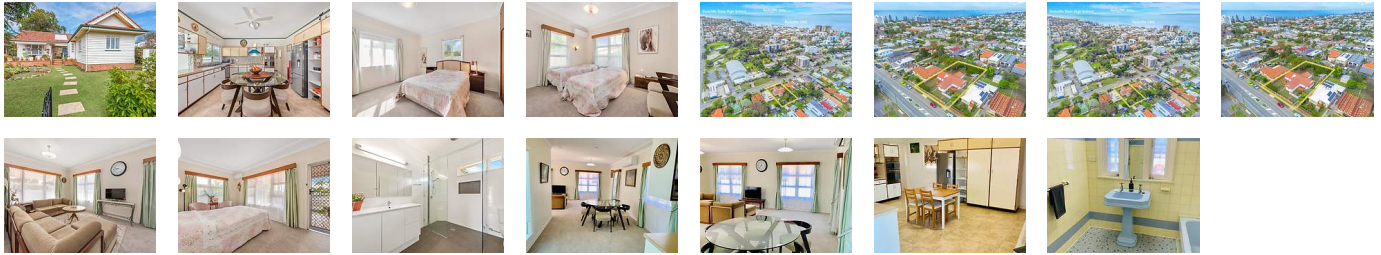

33 Sydney Street, Redcliffe 4020, QLD

Holiday - From $1,300.00 per week

House Rent ID: 4539286

POA bond

4 2 4 Fully furnished

Property details continued from page 1:

...

Discounts apply for long term bookings exceeding one month or more

Like/Follow us on Facebook at - Holidays in Redcliffe - to receive discounts, information on specials and things happening in the area