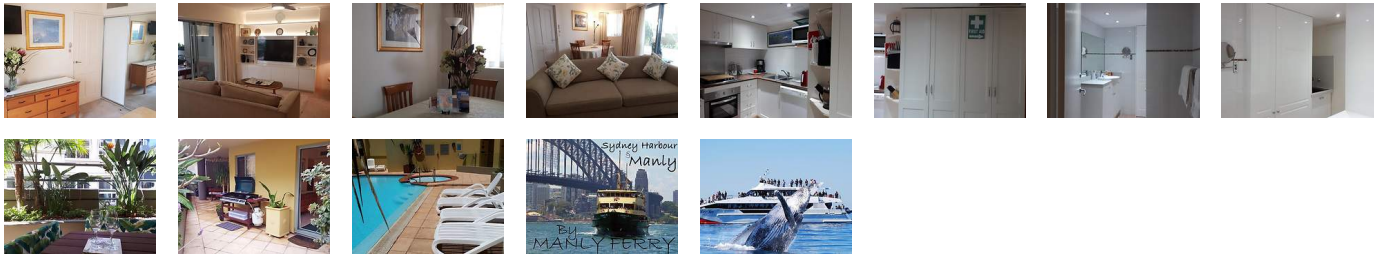

Open Plan. Lounge and Dining area. Carpeted. Comfortable and Homely.

Lounge area with 3 seater Sofa Couch. Coffee Table. Large LCD T.V. with Netflix incl.

Dining Table for 4 x Guests. Sliding Doors open to Balcony.

Newly refurbished Bathroom with Shower, Vanity, Toilet

9 - 15 Central Avenue, Manly 2095, NSW

\$1200 per week Furnished

Apartment Rent ID: 4492390

\$2,400 bond

Why pay for your bond now,
when you can pay it off later?
Visit: www.rent.com.au/rentbond

Property details continued from page 1:

...

Internal Laundry with Washing Machine and Dryer.

Kitchen is fully equipped. Gas Stove and Electric Oven etc.

Also Refrigerator, Microwave, Dishwasher, and Pantry Cupboard.

Newly Carpeted. Newly Painted.

WiFi 24/7 included in Rent.

Utilities - Gas, Water, Electricity included in Rent.

Wrap around Balcony with Gas BBQ, Outdoor Furniture and Garden.

Swimming Pool and Spa via outside Balcony Gates.