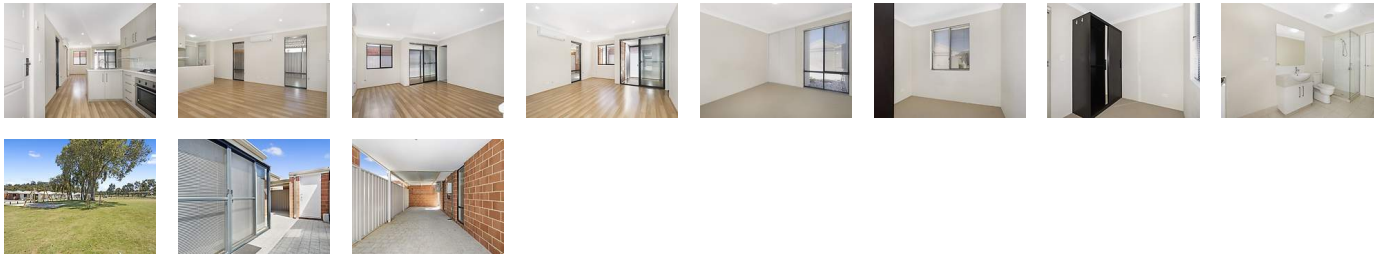

23/131 Aldersyde Meander, Baldivis 6171, WA

$280

Unit Rent ID: 4255958

$1,120 bond

Why pay for your bond now,
when you can pay it off later?
Visit: www.rent.com.au/rentbond

Property details continued from page 1:

... Please note if you do not confirm your attendance on the day of the inspection the inspection may not go ahead.

Airconditioning

Air Conditioning

Garage

Secure Parking