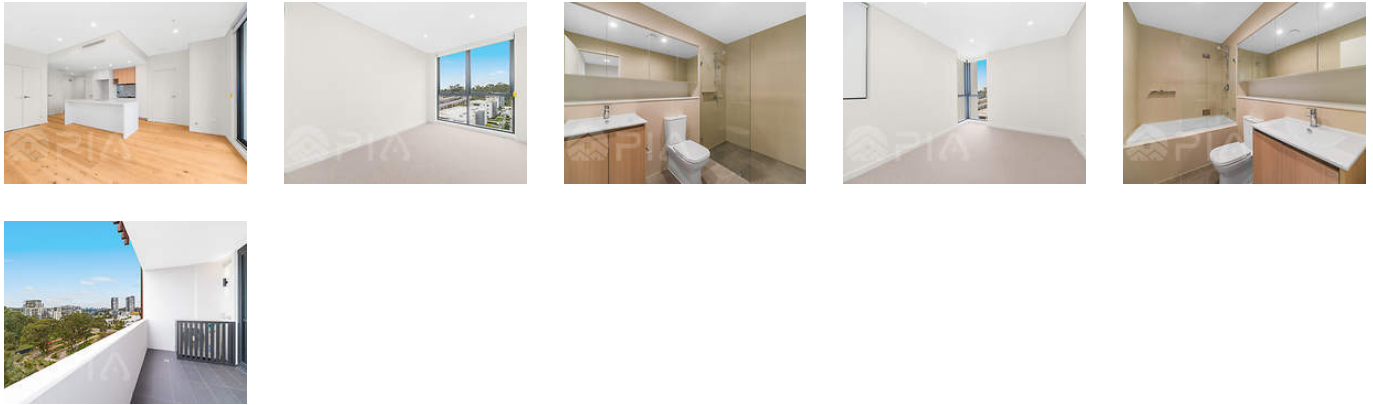

712/100 Fairway Drive, Norwest 2153, NSW

Apartment Rent ID: 4166344

Deposit Taken!!

$2,260 bond

Why pay for your bond now, when you can pay it off later?
Visit: www.rent.com.au/rentbond

Property details continued from page 1:

... size: 13px; font-style: normal; font-variant: normal; font-weight: 400; letter-spacing: normal; orphans: 2; text-align: left; text-decoration: none; text-indent: 0px; text-transform: none; -webkit-text-stroke-width: 0px; white-space: normal; word-spacing: 0px;">Nestled in the highly desirable Hills District, Moda promises an enviable lifestyle of sophisticated comfort and care free liveability. Enjoying an idyllic setting within easy walking distance to the Norwest Business Precinct and close to schools, shops and the Sydney Metro Northwest which will provide an easy 35-minute commute direct to the CBD.

MODA offers unrivalled amenity. Spectacular views and vistas from your rooftop courtyard to surrounding lakes, reserves and Castle Hill golf course. Exclusive resident amenity with gym and indoor lap pool facilities. Stunning green oasis and lush landscaping surrounding.

- Engineered Timber Flooring, downlights and shadow line ceilings throughout to deliver premium living.
- Elegant bathrooms, luxuriously tiled with frameless shower, wall hung vanity and mirrored shaving cabinets
- Gourmet kitchens with timber look cupboards, stone waterfall benchtops and ILVES stainless steel appliances
- Serene carpeted bedrooms with built in mirrored robes

Moda is part of a visionary re-imagining of life in Sydney's North West incorporating flourishing green spaces with cycle and walking paths, village hubs, shopping centres and a thriving business district. Moda rests on the doorstep of Castle Hill's championship golf course, cafes and restaurants, schools and state-of-the-art hospitals and medical facilities.

Castle towers, the largest shopping precinct in the region, is just 6km away. Norwest Marketown with 50 major retail and culinary tenants is located just a 350m walk from MODA; Bella Vista Circa and