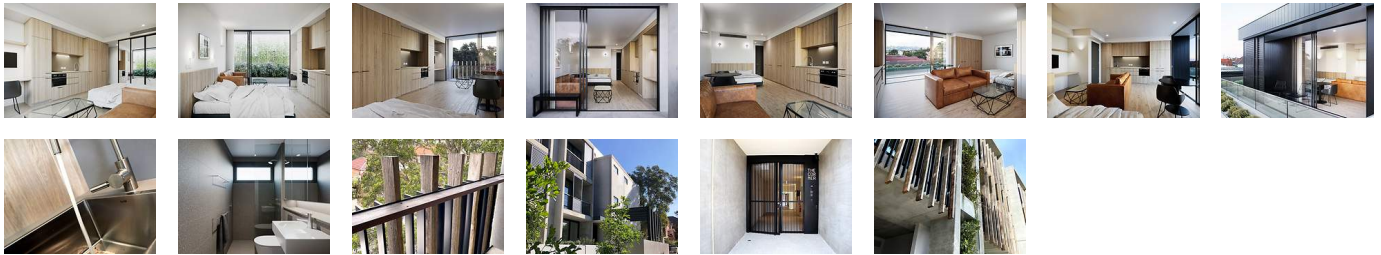

84 Curlewis Street, Bondi Beach 2026, NSW

$650

Studio Rent ID: 4061840

$1,300 bond

Why pay for your bond now, when you can pay it off later?
Visit: www.rent.com.au/rentbond

Property details continued from page 1:

... **Subject to availability, contact us for pricing

Airconditioning

Air Conditioning
Ducted

Area

Courtyard
Deck
Garden
Balcony

Aspect

East
North
North East
North West
South
South East
South West
West

Attractions

Beaches
Restaurants
Surfing
Bike Hire

Bathrooms

Shower

Bedrooms

Built In Wardrobe

Disability

Level Walk
Lift
Stairs
Wheelchair Accessible

Eco

Solar Panels
Water Tank

Fittings

Built Ins
Curtains
Blinds
Light Fitting

Flooring

Wood

Furnishings

Clothes Dryer
Cooking Ware And Utensils
Dining Table & Chairs
Lounge Suite
Outdoor Setting
Washing Machine
Crockery,
Cutlery And Glassware

Garage

Secure Parking
Storage Space

Heating

Reverse Cycle Air Conditioning

Home and room furnishings

Bookcase
Built Ins
Desk
King Size Bed
Tv
Wardrobe

Insulation

Double Glazing
Batts

Internet

Fibre Optic

Kitchen

Dishwasher
Double Stove
Exhaust Fan

Laundry

Internal Laundry

Number of levels

Multi Story

Room

Built In Wardrobe