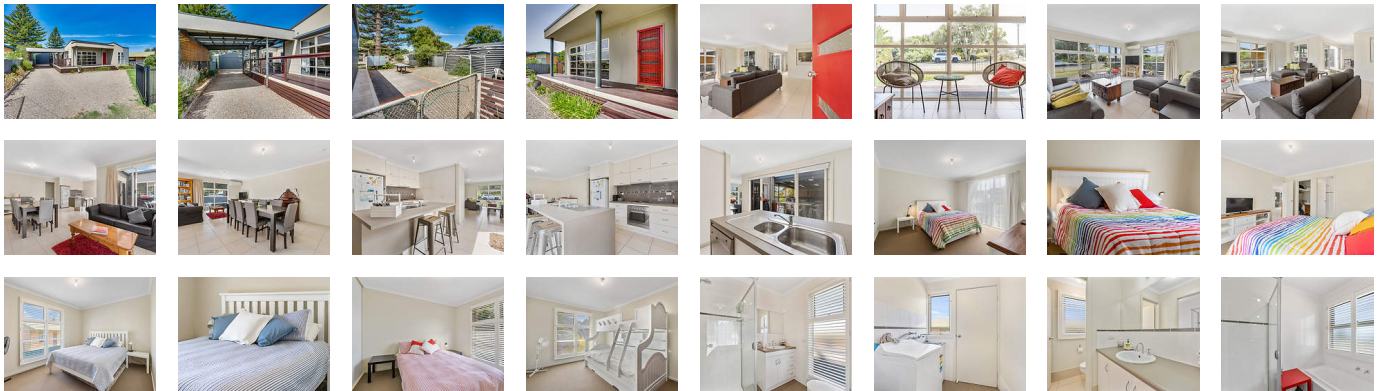

14 Colman Road, Goolwa South 5214, SA

$1,373

House Rent ID: 3068623

$500 bond

4 2 0

Property details continued from page 1:

- ... * We DO NOT accept Schoolies Bookings or group bookings of under 25's during this period
- We have NO PARTY / BUCKS / HENS / LARGE GATHERING policy at our holiday homes
- Please respect neighbours and keep the peaceful atmosphere of this residential location
- NO PETS unless stated otherwise
- Payment is acceptance of our Terms and Conditions so please ensure you have read and understood them

Airconditioning

Air Conditioning