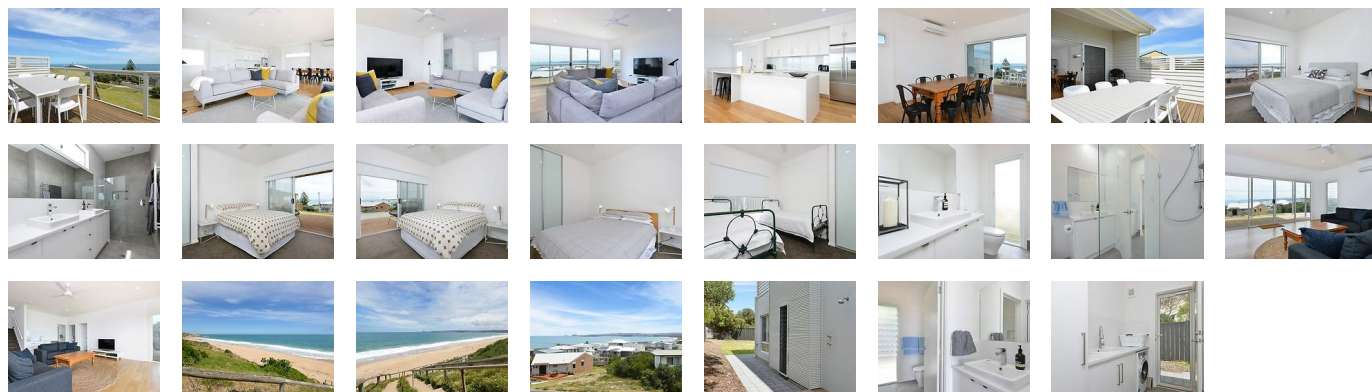

10 Bennett Road, Port Elliot 5212, SA

House Rent ID: 2641081

$2,000
$800 bond

5 2 0

Property details continued from page 1:

... A wonderful holiday home in a fantastic location! Your next holiday destination!

TENANTS ARE TO SUPPLY THEIR OWN LINEN

$3500 per week - December/January Holidays

$2000 - 4 nights over Easter

$2500 per week - Shoulder Season

$2500 per week - School Holidays

$2000 per week - Off Season

Weekly bookings only.

$800 Bond