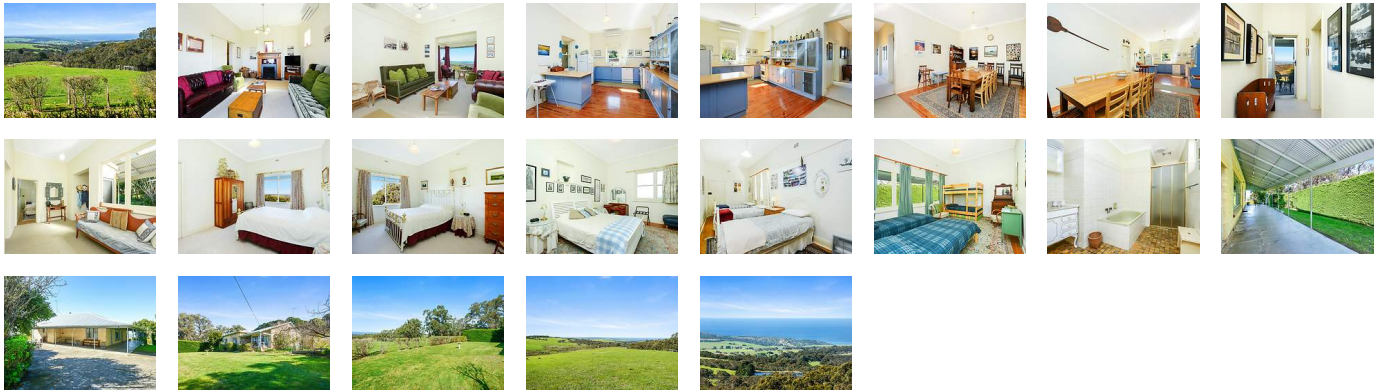

2768 Range Road "Cair Dale, Waitpinga 5211, SA

Acreage Semi Rural Rent ID: 2444112

$530

$320 bond

Property details continued from page 1:

... $950 per week - Christmas/January Rate

$630 for 4 nights - Easter

$530 per week - Shoulder Season (Feb & March)

$530 per week - School Holidays

$530 per week - Off Season & Winter

$180 per night, minimum 2 nights in the off season and winter time only

Long weekends 3 night minimum.

1 week minimum during other periods