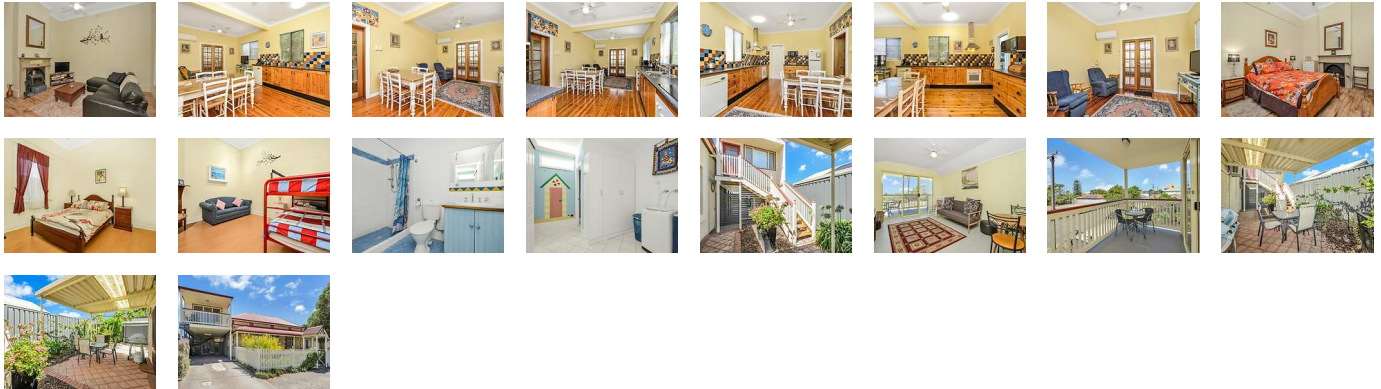

7 William Street, Port Elliot 5212, SA from $550 wk

House Rent ID: 2444049

$500 bond

3

1

2

Property details continued from page 1:

... TENANTS TO SUPPLY OWN LINEN INCLUDING TEA TOWELS.

$1200 per week - Christmas/January Rate

$760 for 4 nights - Easter

$700 per week - Shoulder Season (Nov, Dec Feb & March)

$700 per week - April & Sep/Oct School Holidays

$600 per week - July School Holidays

$550 per week - Off Season & Winter

$160 per night, minimum 2 nights in the off season and winter time only

Long weekends 3 night minimum.

$80 Cleaning Fee

$500 Bond